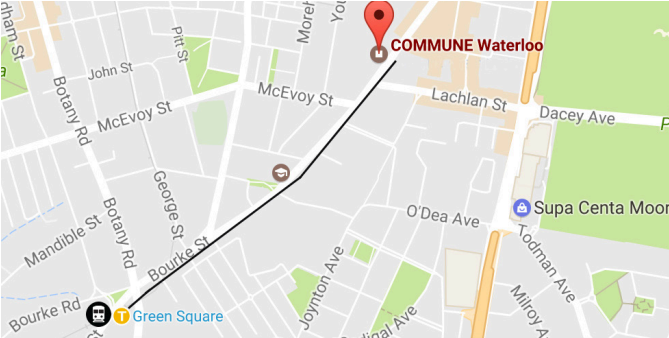

COMMUNE

TRANSPORT ACCESS GUIDE

**HOW TO GET TO:
COMMUNE,
901 BOURKE ST,
WATERLOO 2017**

PARKING

- Free parking on **Young St** behind COMMUNE.
- Wilson Carpark at **26 Danks St Waterloo**, corner of Danks St and Broome St near Coles. *4 minute walk*
- Secure Carpark at **18 Danks St Alexandria**, corner of Dank St and Bourke St near Aldi. *4 minute walk*
- 100s of free 24 hour parking at **Moore Park Supa Centre**. *10 mins walk along Lachlan Street.*

TRAIN

Green Square Station is a 10 minute walk.

You can also catch the M20 from Central or the 309 or 310 from Redfern Station.

BUS

Nth Sydney, Circular Quay, Central, Surry Hills, Randwick:
301, 302, 303 & M20 buses stop right out the front every 5 minutes.

From Bondi Junction:
355 stop is a 5 minute walk to COMMUNE.

 **Parking:** Young St, 26 Danks St, 18 Danks St, Moore Park Supa Centre, 4-10min walk

 **Train:** Green Square Station 10 min walk

 **Buses:** 301, 302, 303, M20 - out the front 355 - 10 min walk