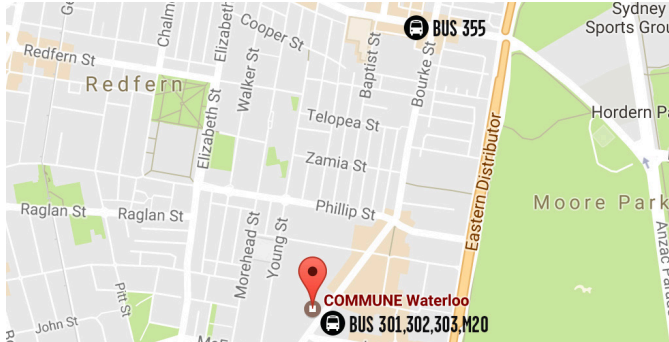

COMMUNE

TRANSPORT ACCESS GUIDE

**HOW TO GET TO:
COMMUNE,
901 BOURKE ST,
WATERLOO 2017**

PARKING

- Free parking on **Young St** behind COMMUNE.
- Wilson Carpark at **26 Danks St Waterloo**, corner of Danks St and Broome St near Coles. *4 minute walk*
- Secure Carpark at **18 Danks St Alexandria**, corner of Dank St and Bourke St near Aldi. *4 minute walk*
- 100s of free 24 hour parking at **Moore Park Supa Centre**. *10 mins walk along Lachlan Street.*

TRAIN

Green Square Station is a 10 minute walk.

You can also catch the M20 from Central or the 309 or 310 from Redfern Station.

BUS

Nth Sydney, Circular Quay, Central, Surry Hills, Randwick:
301, 302, 303 & M20 buses stop right out the front every 5 minutes.

From Bondi Junction:
355 stop is a 5 minute walk to COMMUNE.

 **Parking:** Young St, 26 Danks St, 18 Danks St, Moore Park Supa Centre, 4-10min walk

 **Train:** Green Square Station 10 min walk

 **Buses:** 301, 302, 303, M20 - out the front 355 - 10 min walk