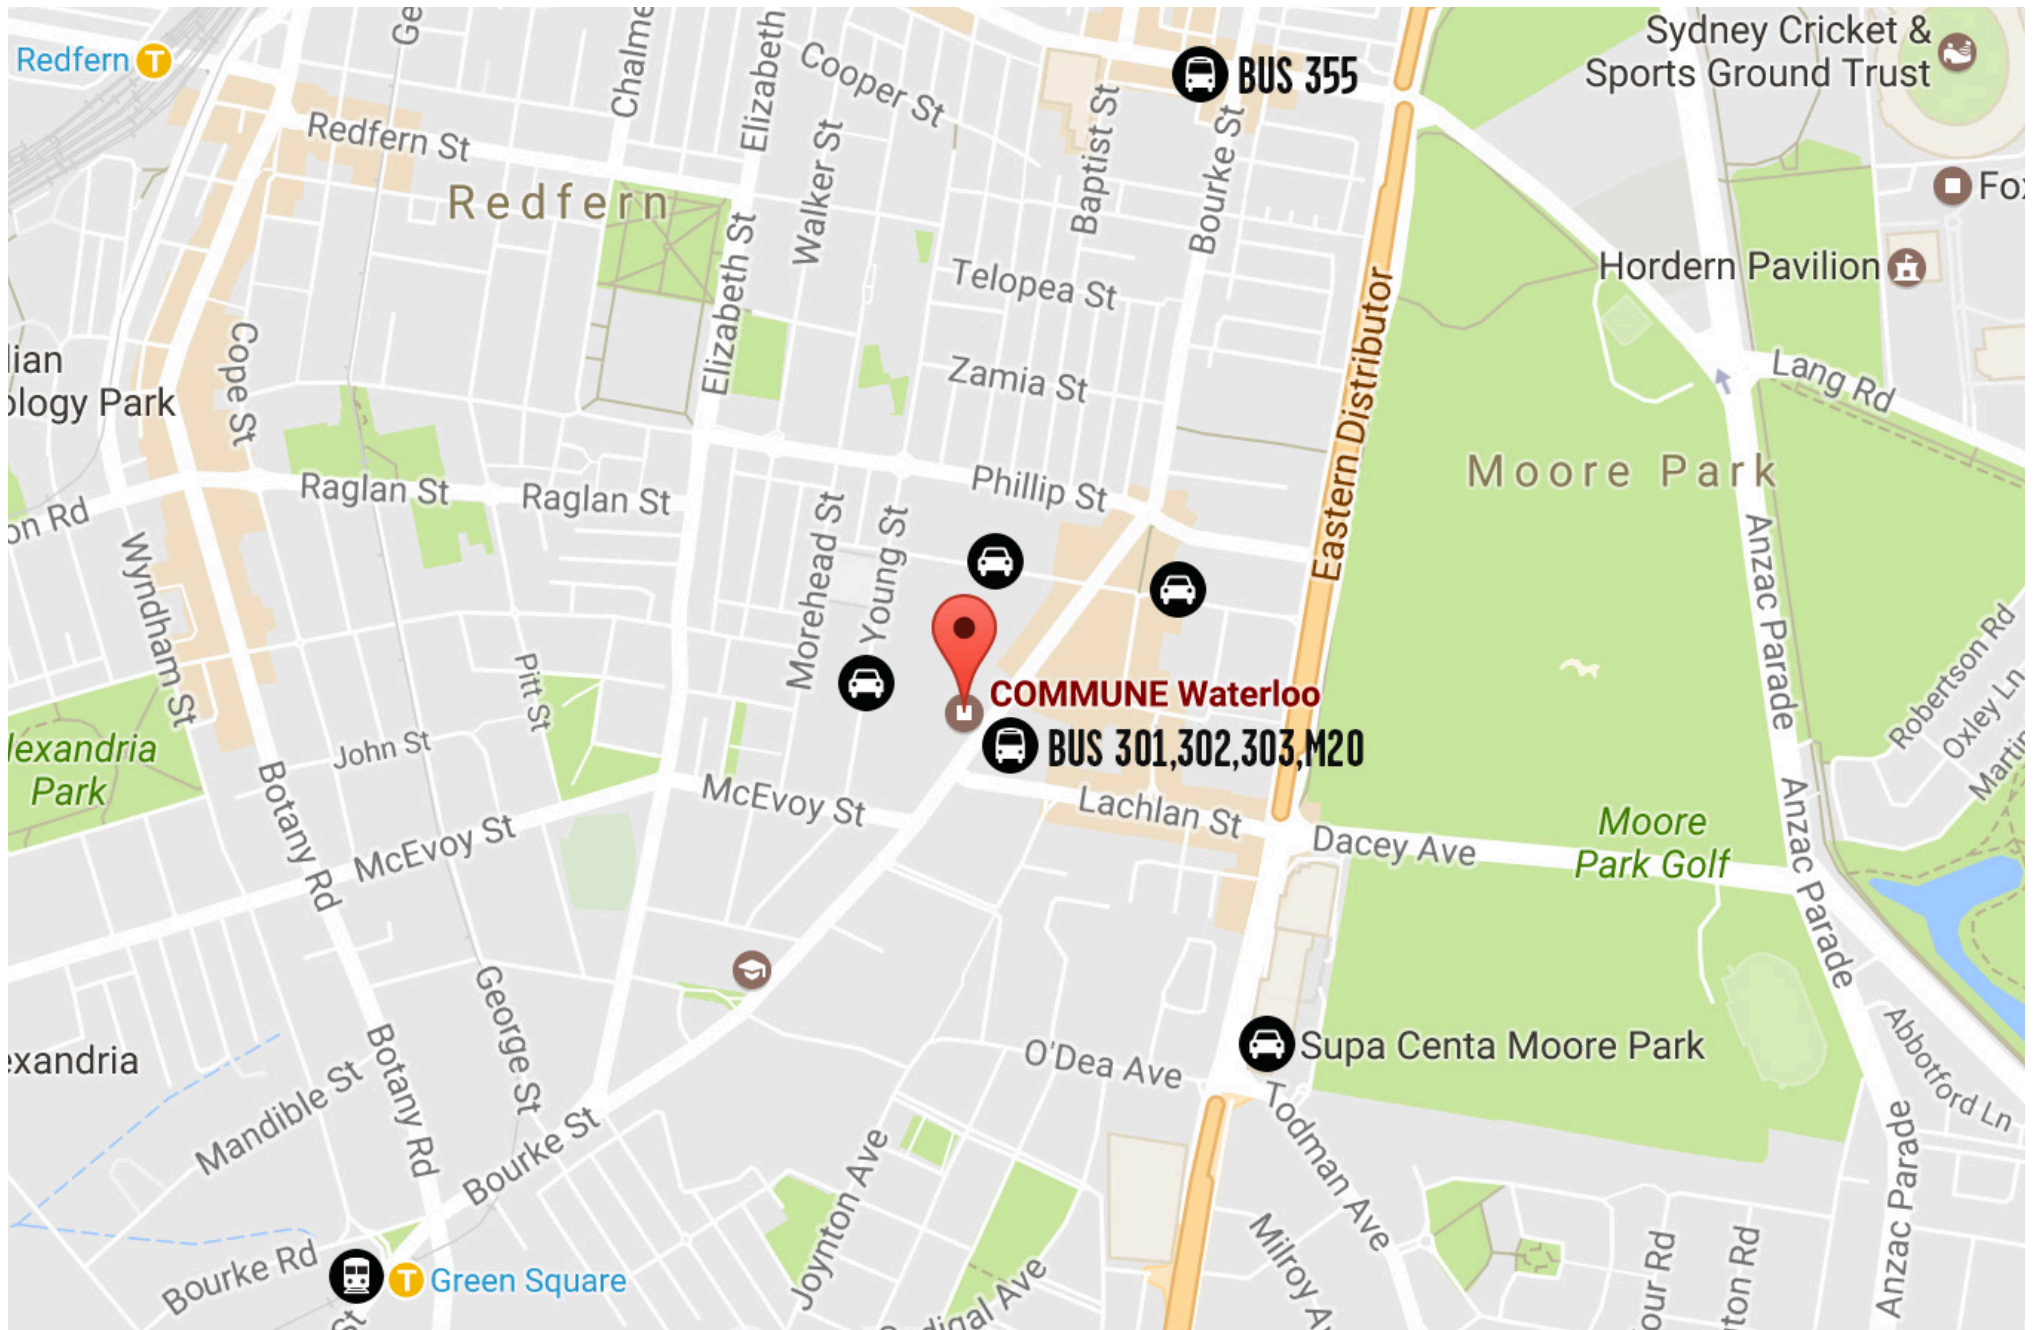

COMMUNE

TRANSPORT ACCESS GUIDE

**HOW TO GET TO:
COMMUNE,
901 BOURKE ST,
WATERLOO 2017**

PARKING

- Free parking on **Young St** behind COMMUNE.
- Wilson Carpark at **26 Danks St Waterloo**, corner of Danks St and Broome St near Coles. *4 minute walk*
- Secure Carpark at **18 Danks St Alexandria**, corner of Dank St and Bourke St near Aldi. *4 minute walk*
- 100s of free 24 hour parking at **Moore Park Supa Centre**. *10 mins walk along Lachlan Street.*

TRAIN

Green Square Station is a 10 minute walk.

You can also catch the M20 from Central or the 309 or 310 from Redfern Station.

BUS

Nth Sydney, Circular Quay, Central, Surry Hills, Randwick:
301, 302, 303 & M20 buses stop right out the front every 5 minutes.

From Bondi Junction:
355 stop is a 5 minute walk to COMMUNE.

 **Parking:** Young St, 26 Danks St, 18 Danks St, Moore Park Supa Centre, 4-10min walk

 **Train:** Green Square Station 10 min walk

 **Buses:** 301, 302, 303, M20 - out the front 355 - 10 min walk